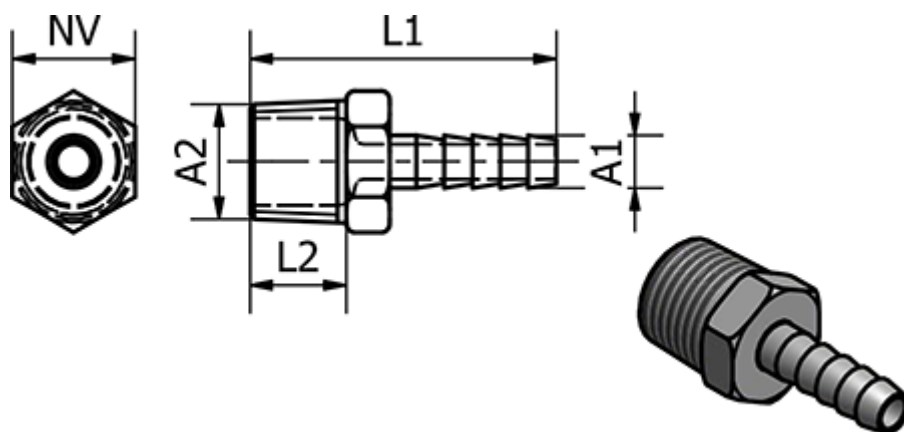

# Data Sheet

Article number: 586239111

Description: Tube Connector 239.111, Ø10 - R 3/8"  
Nickel-plated brass

## Measures

Ext. Hose Diameter A1	= 10
L1	= 36.5
L2	= 11.5
NV	= 17
Thread A2	= R 3/8"